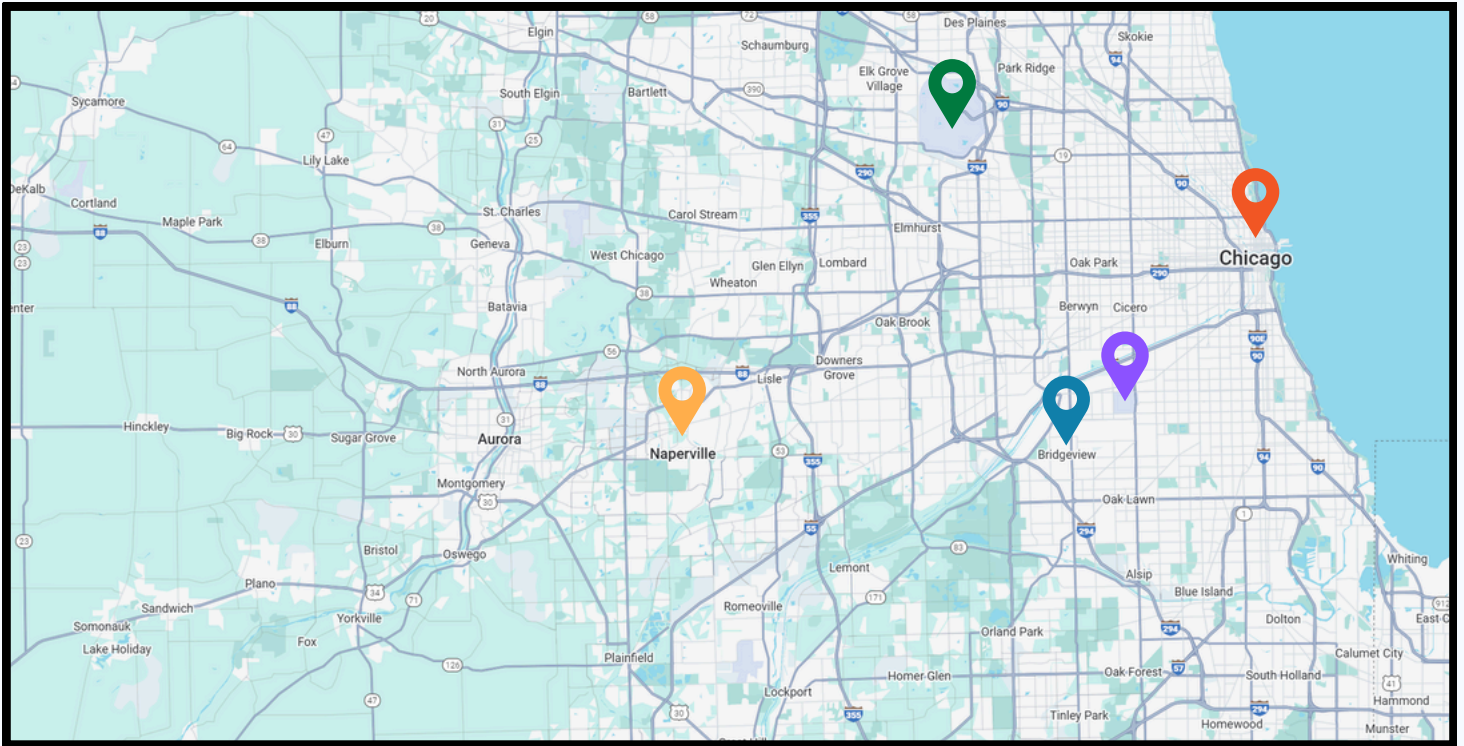

CHICAGO INFORMATION

01 | NEARBY AIRPORTS

- O'HARE INTERNATIONAL
 - 10000 W O'HARE AVE, CHICAGO, IL 60666
- MIDWAY INTERNATIONAL
 - 5700 S CICERO AVE, CHICAGO, IL 60638

02 | RECOMMENDED HOTELS/ACCOMMODATION

HOTEL BLOCKS WILL BE SET UP SHORTLY, PLEASE NOTE BETTER RATES MAY BE AVAILABLE THROUGH INDIVIDUAL BOOKING.

HOTEL	RATNG	ADDRESS
DOUBLETREE BY HILTON	★★★★☆	3003 CORPORATE W DR, LISLE, IL 60532 (~30 MIN FROM SOUTH NAPERVILLE, ~30 MIN FROM BRIDGEVIEW)
HYATT REGENCY LISLE	★★★★☆	1400 CORPORETUM DR, LISLE, IL 60532 (~30 MIN FROM SOUTH NAPERVILLE, ~30 MIN FROM BRIDGEVIEW)
HAMPTON INN & SUITES	★★★★☆	7010 S HARLEM AVE, BRIDGEVIEW, ILLINOIS, 60455 (~40 MIN FROM SOUTH NAPERVILLE, ~10 MIN FROM BRIDGEVIEW)
SHERATON SUITES CHICAGO O'HARE	★★★★☆	6501 MANNHEIM ROAD, ROSEMONT, ILLINOIS, 60018 (~50 MIN FROM SOUTH NAPERVILLE, ~30 MIN FROM BRIDGEVIEW)
EMABASSY SUITES	★★★☆☆	1823 ABRITER CT, NAPERVILLE, IL 60563 (~30 MIN FROM SOUTH NAPERVILLE, ~30 MIN FROM BRIDGEVIEW)
FOUR SEASONS HOTEL CHICAGO	★★★★★	120 E DELAWARE PL, CHICAGO, IL 60611 (~60 MIN FROM SOUTH NAPERVILLE, ~40 MIN FROM BRIDGEVIEW)

03 | TRANSPORTATION

- RIDESHARE (UBER/LYFT) & CAR RENTALS
- FREE ON-SITE PARKING AT ALL VENUES
- IF YOU NEED ASSISTANCE, LET US KNOW!

04 | FOOD

- CHICAGO FOOD SCENE - [LINK](#)
- ZABIHA HALAL FOOD - [LINK](#)

EVENT LOCATIONS / MAP

KEY

CHICAGO (DOWNTOWN)

NAPERVILLE

BRIDGEVIEW

MIDWAY AIRPORT (MDW)

O'HARE AIRPORT (ORD)